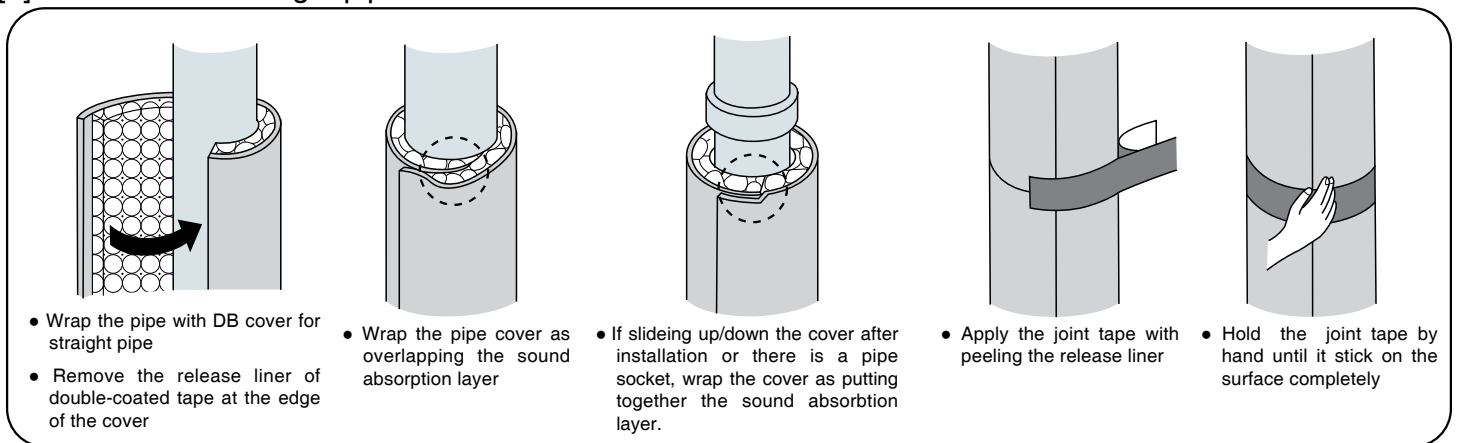

DB Cover DC-5000L Installation Guide

[1] Package Contents

[2] Installation of Elbow Pipe

Regarding the elbow integrated with PVC pipe, put the sleeve in as-is.

DO NOT leave the integrated elbow outside, and storage it the place with direct sunlight.

[3] Installation of Straight pipe

[4] Conjunction of Elbow with Straight Pipe

[5] Fixing Up Polyethylene Strip

[6] Attachment of Pipe Bracket