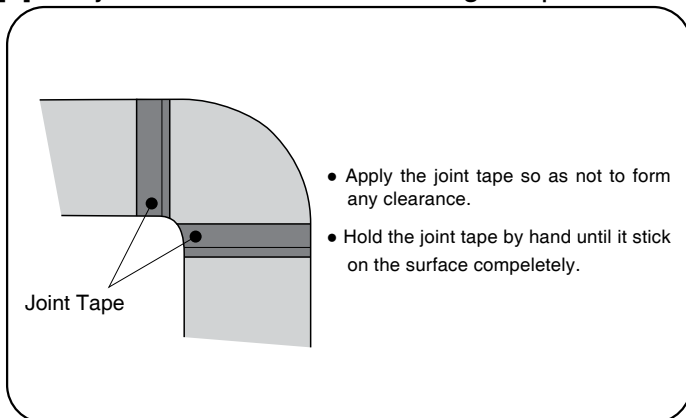

DB Cover DC-5000L Installation Guide

[1] Package Contents

[2] Installation of Elbow Pipe

Regarding the elbow integrated with PVC pipe, put the sleeve in as-is.

DO NOT leave the integrated elbow outside, and storage it the place with direct sunlight.

[3] Installation of Straight pipe

[4] Conjunction of Elbow with Straight Pipe

[5] Fixing Up Polyethylene Strip

[6] Attachment of Pipe Bracket