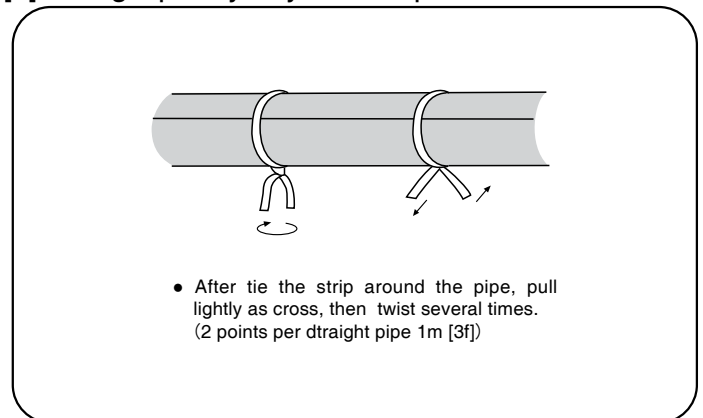

DB Cover DC-5000L Installation Guide

[1] Package Contents

[2] Installation of Elbow Pipe

Regarding the elbow integrated with PVC pipe, put the sleeve in as-is.

DO NOT leave the integrated elbow outside, and storage it the place with direct sunlight.

[3] Installation of Straight pipe

[4] Conjunction of Elbow with Straight Pipe

[5] Fixing Up Polyethylene Strip

[6] Attachment of Pipe Bracket