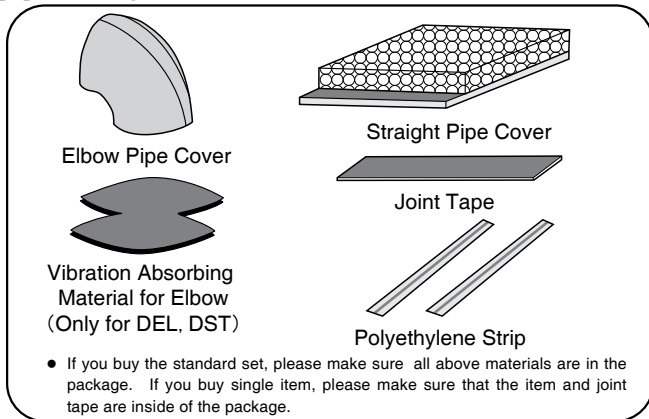

DB Cover DC-5000L Installation Guide

[1] Package Contents

[2] Installation of Elbow Pipe

Regarding the elbow integrated with PVC pipe, put the sleeve in as-is.

DO NOT leave the integrated elbow outside, and storage it the place with direct sunlight.

[3] Installation of Straight pipe

[4] Conjunction of Elbow with Straight Pipe

[5] Fixing Up Polyethylene Strip

[6] Attachment of Pipe Bracket